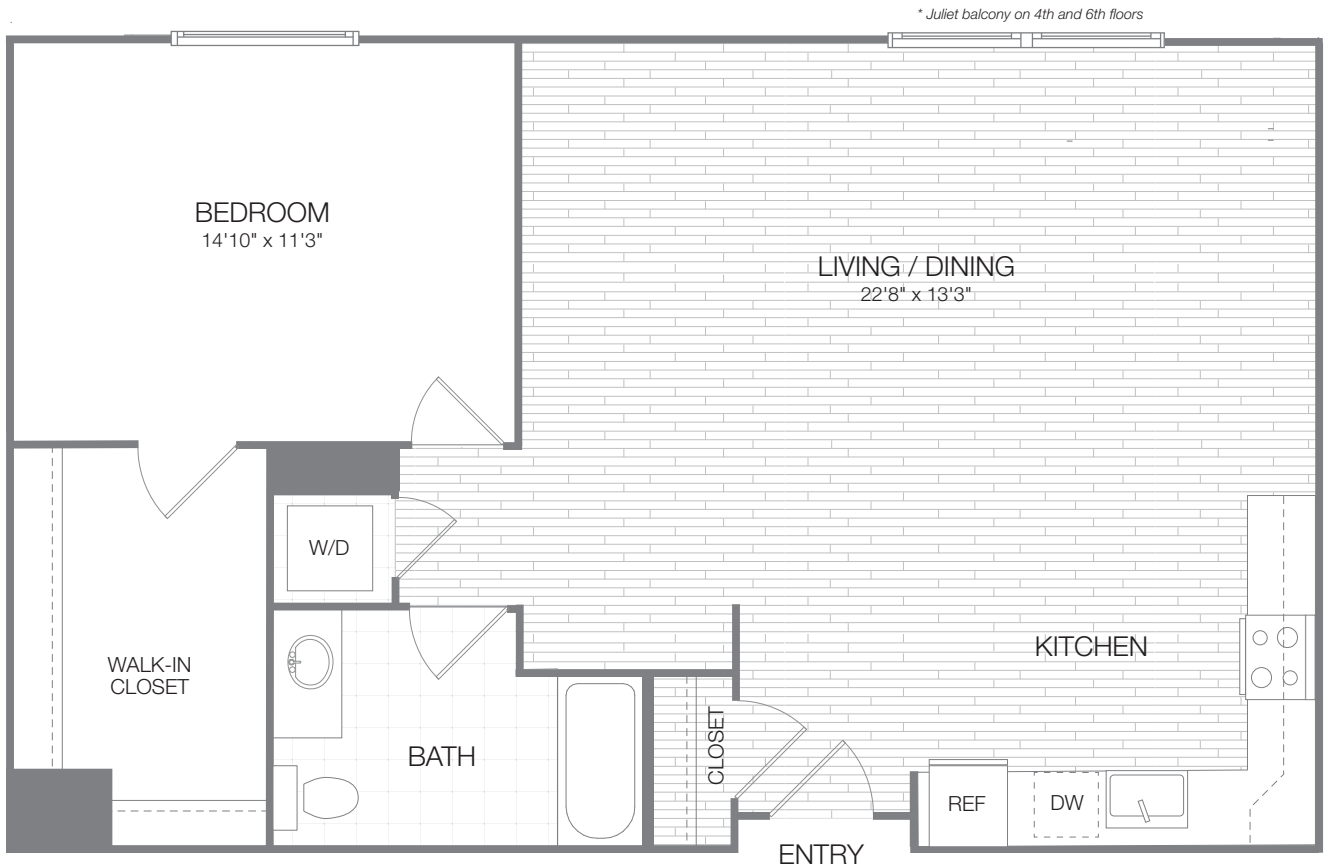

JEFFERSON 1 BEDROOM, 1 BATH 845-941 SQ FT

Plans shown here are representations. Total square footage, approximate room dimensions, window locations, washer/dryer, closet, tub/shower, and patio/deck configurations, if applicable, may vary in the individual apartments from the plans depicted here.