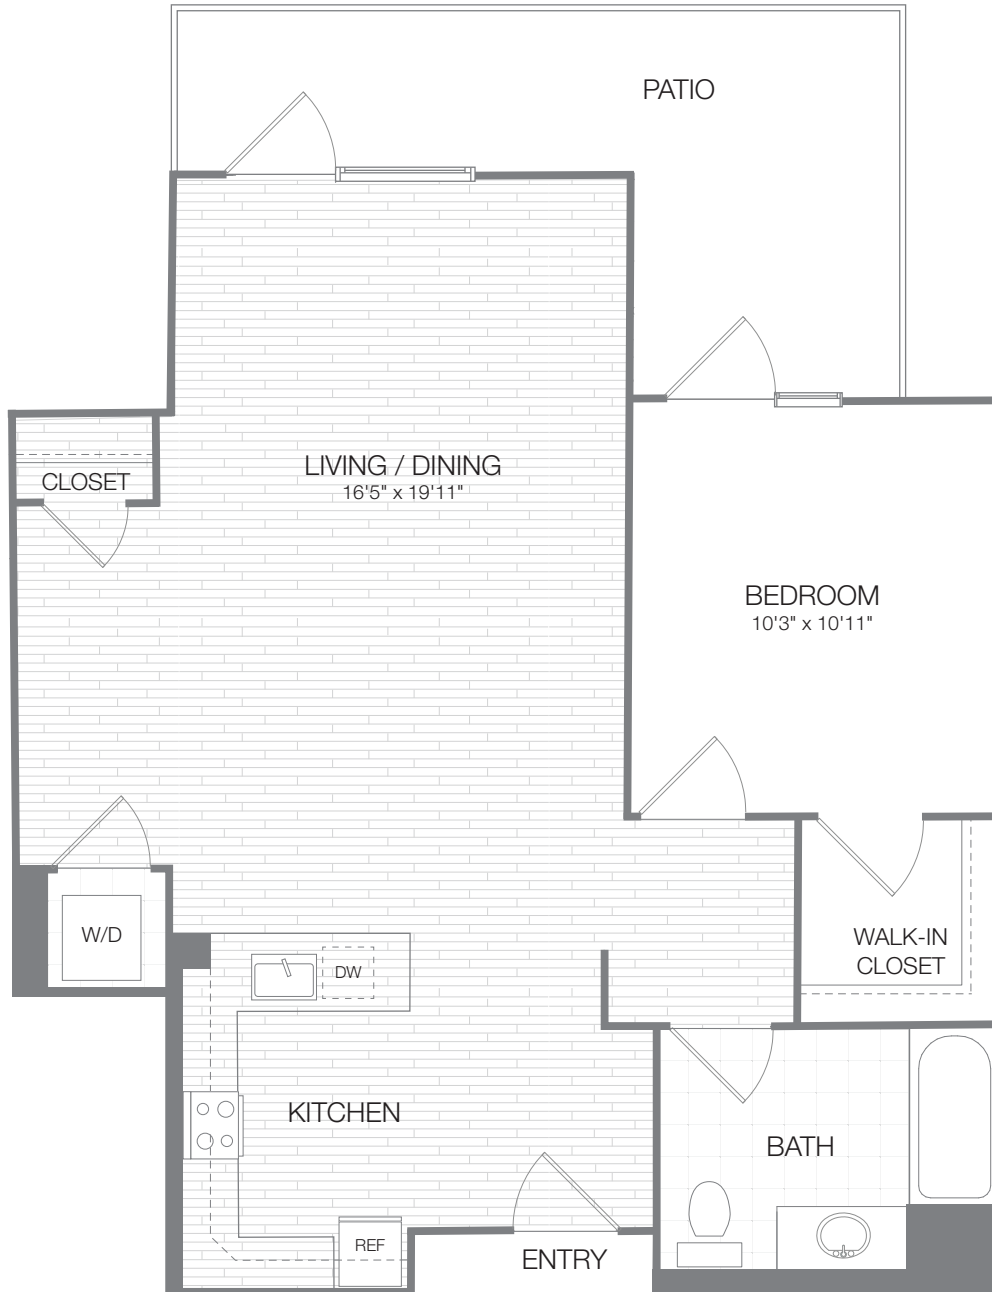

FILLMORE 1 BEDROOM, 1 BATH 729 SQ FT

Plans shown here are representations. Total square footage, approximate room dimensions, window locations, washer/dryer, closet, tub/shower, and patio/deck configurations, if applicable, may vary in the individual apartments from the plans depicted here.