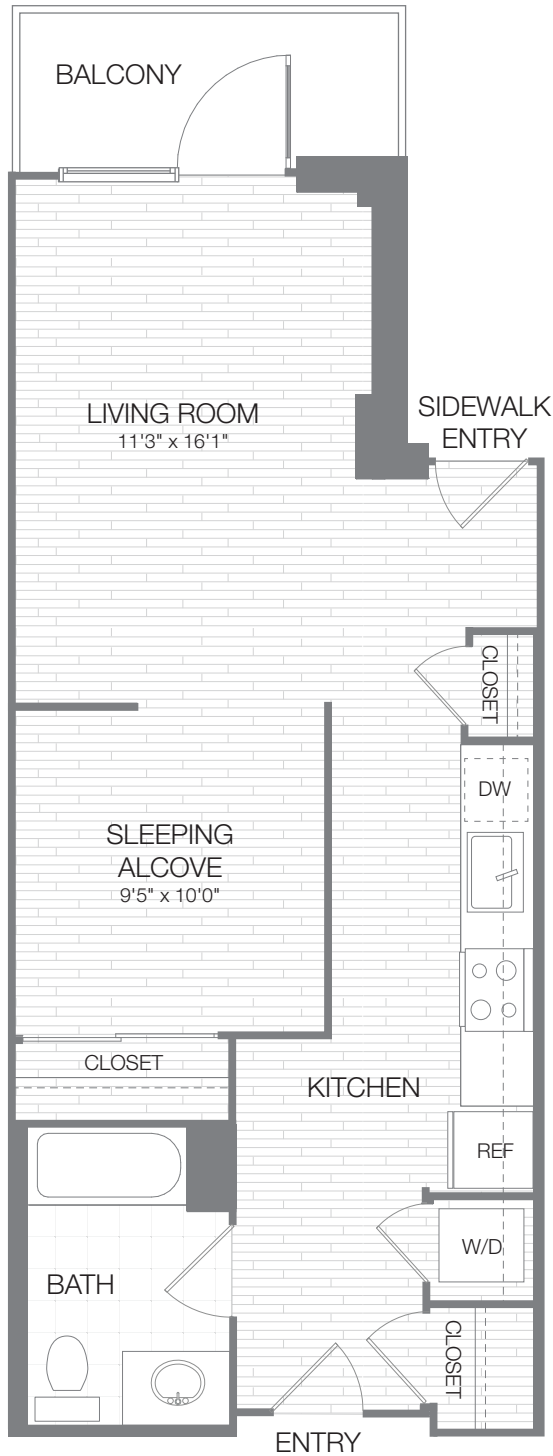

WILSON STUDIO, 1 BATH 552-694 SQ FT

Plans shown here are representations. Total square footage, approximate room dimensions, window locations, washer/dryer, closet, tub/shower, and patio/deck configurations, if applicable, may vary in the individual apartments from the plans depicted here.