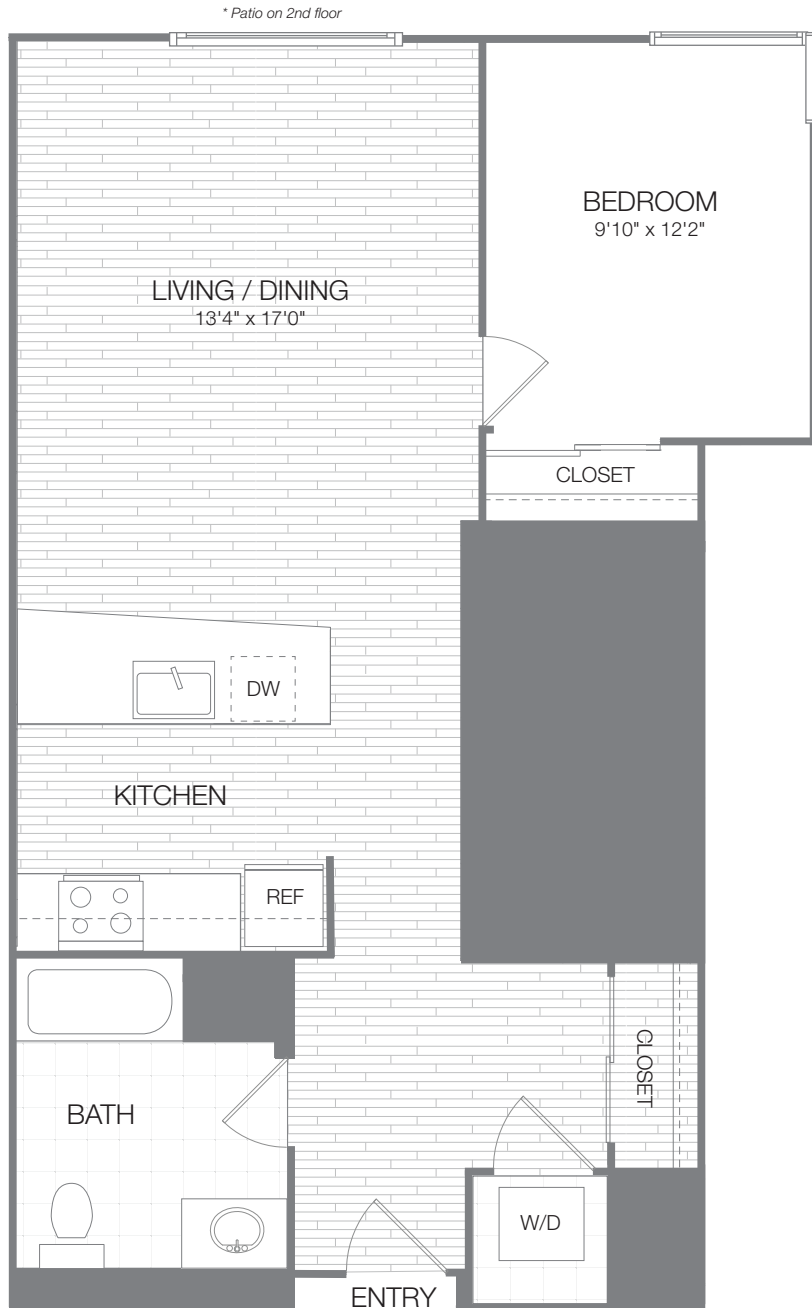

1155 4th STREET, SAN FRANCISCO, CA 94158
415.701.8600

venue

MADISON 1 BEDROOM, 1 BATH 763-784 SQ FT

Plans shown here are representations. Total square footage, approximate room dimensions, window locations, washer/dryer, closet, tub/shower, and patio/deck configurations, if applicable, may vary in the individual apartments from the plans depicted here.