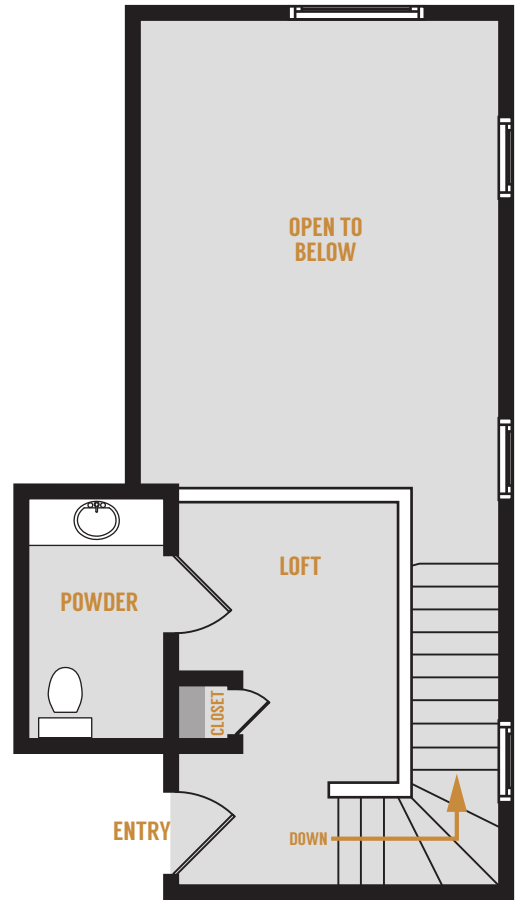

RESIDENCE 7 1 BEDROOM + LOFT 1 BATHROOM 938 SQ.FT.

LOWER LEVEL

UPPER LEVEL

20600 VENTURA BOULEVARD | WOODLAND HILLS, CA 91364

PLANS SHOWN HERE ARE REPRESENTATIONS. TOTAL SQUARE FOOTAGE, APPROXIMATE ROOM DIMENSIONS, WINDOW LOCATIONS, WASHER/DRYER, CLOSET, TUB/SHOWER, AND PATIO/DECK CONFIGURATIONS, IF APPLICABLE, MAY VARY IN THE INDIVIDUAL APARTMENTS FROM THE PLANS DEPICTED HERE.