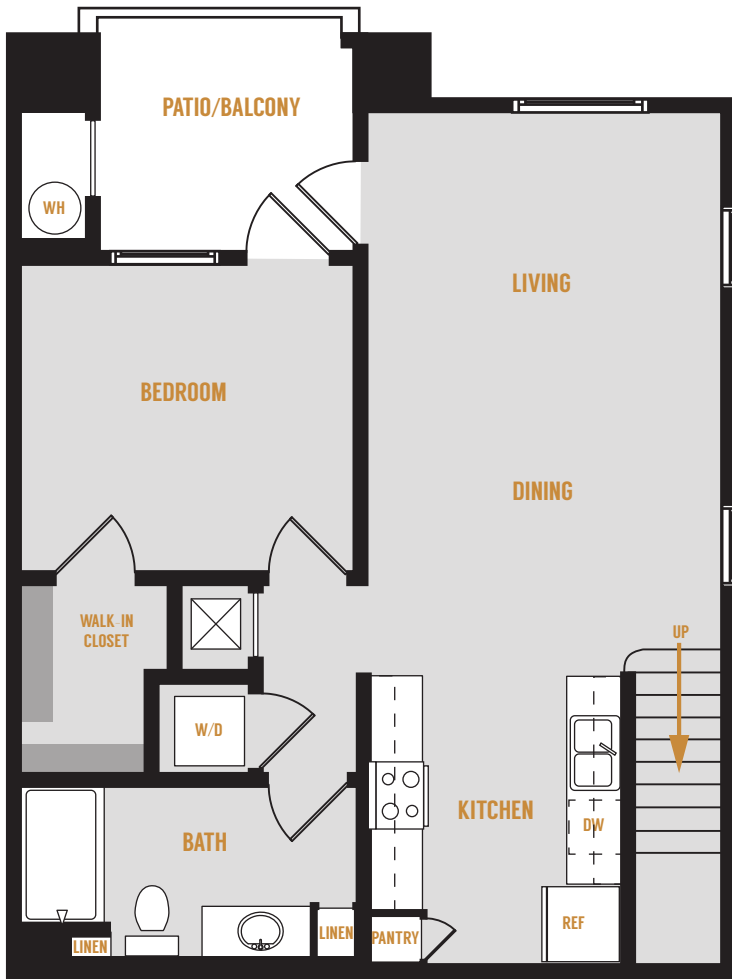

RESIDENCE 7 1 BEDROOM + LOFT 1 BATHROOM 938 SQ.FT.

LOWER LEVEL

UPPER LEVEL

20600 VENTURA BOULEVARD | WOODLAND HILLS, CA 91364

PLANS SHOWN HERE ARE REPRESENTATIONS. TOTAL SQUARE FOOTAGE, APPROXIMATE ROOM DIMENSIONS, WINDOW LOCATIONS, WASHER/DRYER, CLOSET, TUB/SHOWER, AND PATIO/DECK CONFIGURATIONS, IF APPLICABLE, MAY VARY IN THE INDIVIDUAL APARTMENTS FROM THE PLANS DEPICTED HERE.