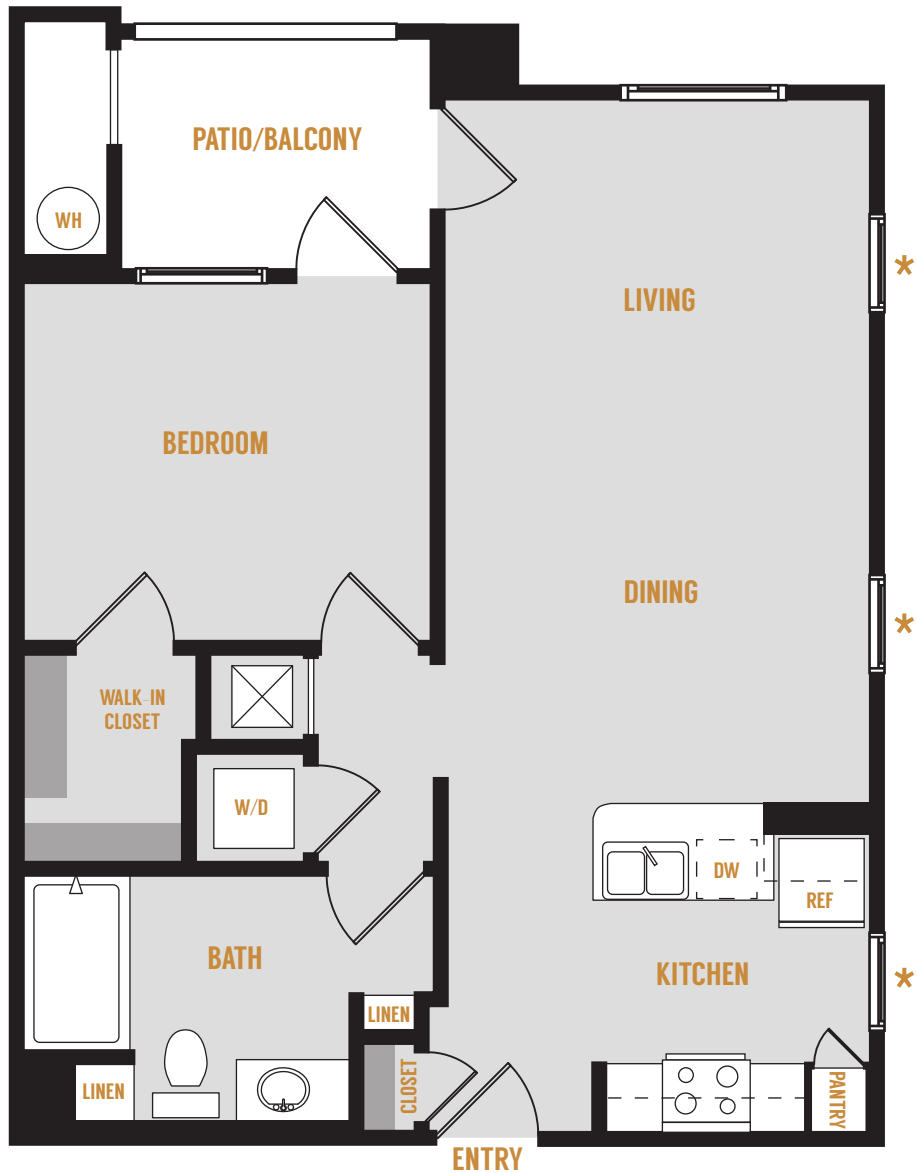

855.328.7169
BOULEVARDWOODLANDHILLS.COM

RESIDENCE 6 1 BEDROOM 1 BATHROOM 795 - 821 SQ.FT.

* SIDE WINDOWS ONLY AT END LOCATIONS

20600 VENTURA BOULEVARD | WOODLAND HILLS, CA 91364

PLANS SHOWN HERE ARE REPRESENTATIONS. TOTAL SQUARE FOOTAGE, APPROXIMATE ROOM DIMENSIONS, WINDOW LOCATIONS, WASHER/DRYER, CLOSET, TUB/SHOWER, AND PATIO/DECK CONFIGURATIONS, IF APPLICABLE, MAY VARY IN THE INDIVIDUAL APARTMENTS FROM THE PLANS DEPICTED HERE.