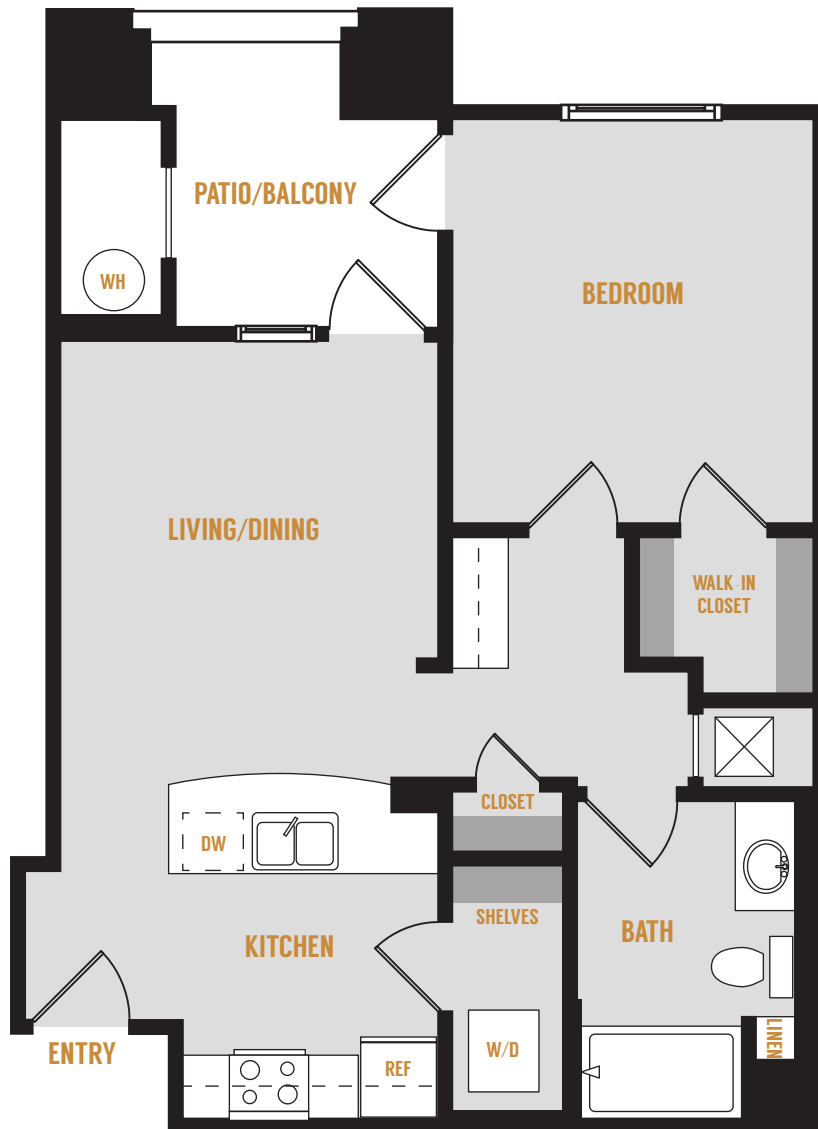

RESIDENCE 3 1 BEDROOM 1 BATHROOM 710 SQ.FT.

20600 VENTURA BOULEVARD | WOODLAND HILLS, CA 91364

PLANS SHOWN HERE ARE REPRESENTATIONS. TOTAL SQUARE FOOTAGE, APPROXIMATE ROOM DIMENSIONS, WINDOW LOCATIONS, WASHER/DRYER, CLOSET, TUB/SHOWER, AND PATIO/DECK CONFIGURATIONS, IF APPLICABLE, MAY VARY IN THE INDIVIDUAL APARTMENTS FROM THE PLANS DEPICTED HERE.