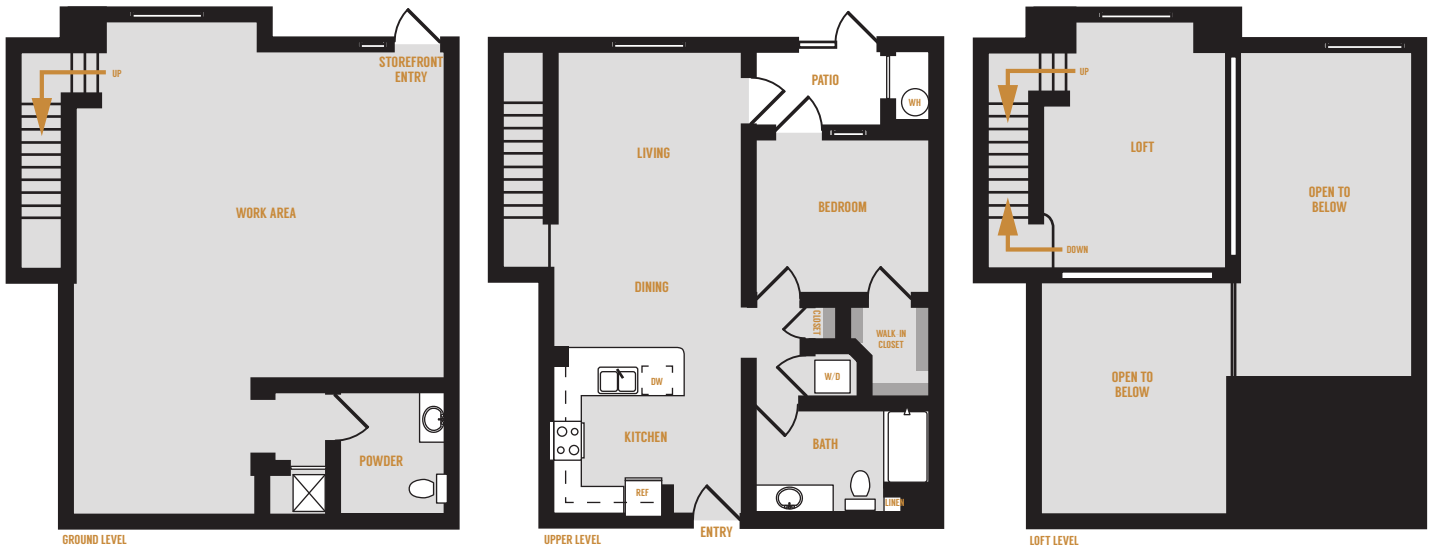

**RESIDENCE 22    LIVE + WORK: 1 BEDROOM + LOFT    1.5 BATHROOM    1875 SQ.FT.**

20600 VENTURA BOULEVARD | WOODLAND HILLS, CA 91364

PLANS SHOWN HERE ARE REPRESENTATIONS. TOTAL SQUARE FOOTAGE, APPROXIMATE ROOM DIMENSIONS, WINDOW LOCATIONS, WASHER/DRYER, CLOSET, TUB/SHOWER, AND PATIO/DECK CONFIGURATIONS, IF APPLICABLE, MAY VARY IN THE INDIVIDUAL APARTMENTS FROM THE PLANS DEPICTED HERE.