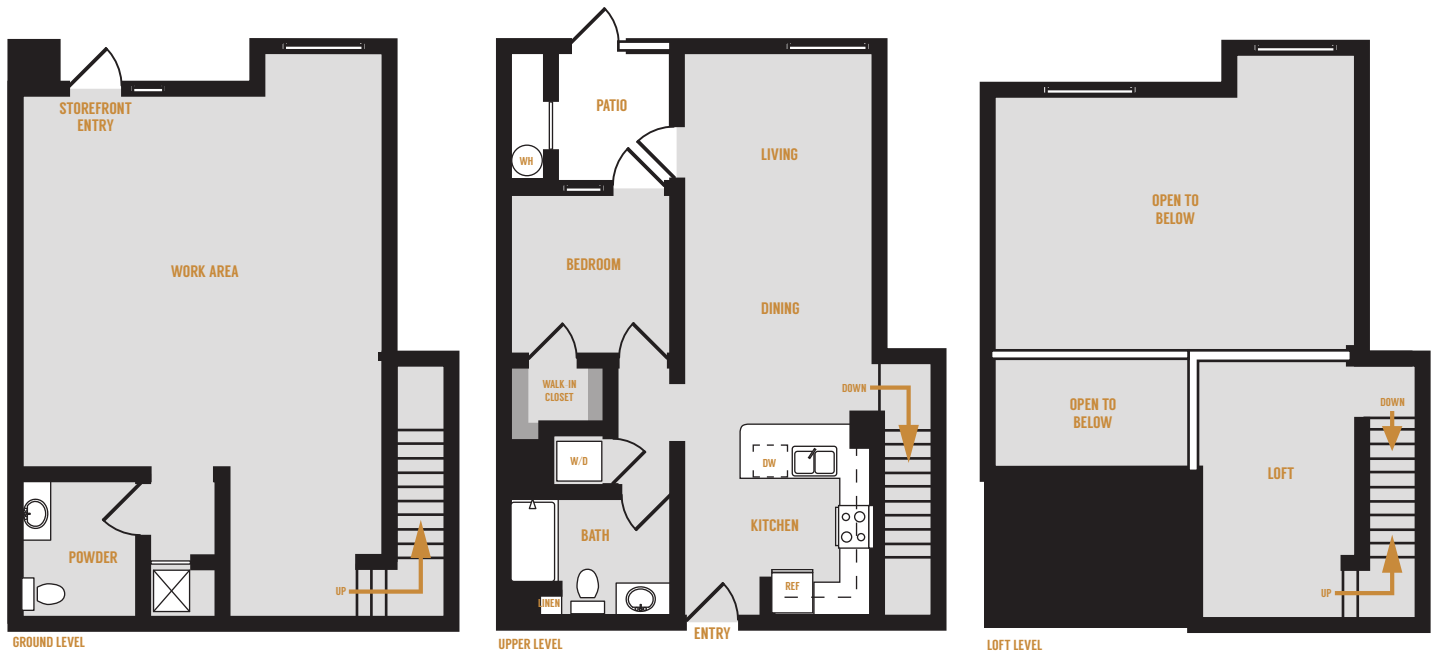

855.328.7169
BOULEVARDWOODLANDHILLS.COM

RESIDENCE 20 LIVE + WORK: 1 BEDROOM + LOFT 1.5 BATHROOM 1628 SQ.FT.

20600 VENTURA BOULEVARD | WOODLAND HILLS, CA 91364

PLANS SHOWN HERE ARE REPRESENTATIONS. TOTAL SQUARE FOOTAGE, APPROXIMATE ROOM DIMENSIONS, WINDOW LOCATIONS, WASHER/DRYER, CLOSET, TUB/SHOWER, AND PATIO/DECK CONFIGURATIONS, IF APPLICABLE, MAY VARY IN THE INDIVIDUAL APARTMENTS FROM THE PLANS DEPICTED HERE.