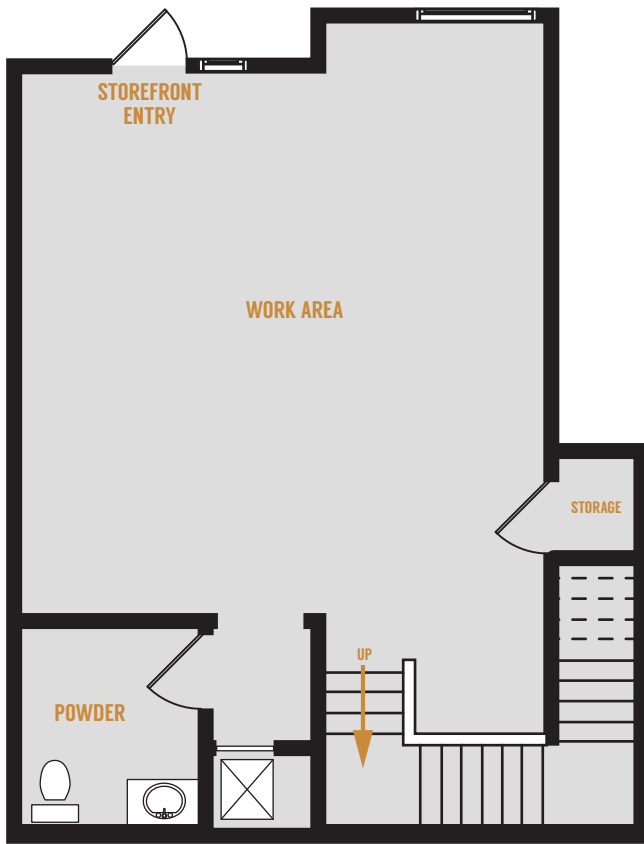

RESIDENCE 18 LIVE + WORK: 1 BEDROOM 1.5 BATHROOM 1452-1506 SQ.FT.

GROUND LEVEL

UPPER LEVEL

20600 VENTURA BOULEVARD | WOODLAND HILLS, CA 91364

PLANS SHOWN HERE ARE REPRESENTATIONS. TOTAL SQUARE FOOTAGE, APPROXIMATE ROOM DIMENSIONS, WINDOW LOCATIONS, WASHER/DRYER, CLOSET, TUB/SHOWER, AND PATIO/DECK CONFIGURATIONS, IF APPLICABLE, MAY VARY IN THE INDIVIDUAL APARTMENTS FROM THE PLANS DEPICTED HERE.