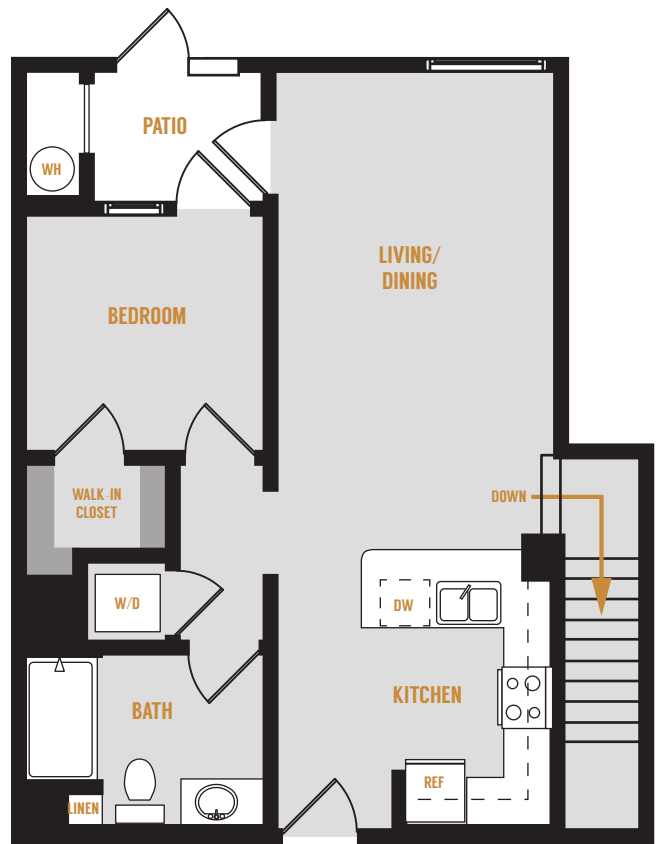

RESIDENCE 18 LIVE + WORK: 1 BEDROOM 1.5 BATHROOM 1452-1506 SQ.FT.

GROUND LEVEL

UPPER LEVEL

20600 VENTURA BOULEVARD | WOODLAND HILLS, CA 91364

PLANS SHOWN HERE ARE REPRESENTATIONS. TOTAL SQUARE FOOTAGE, APPROXIMATE ROOM DIMENSIONS, WINDOW LOCATIONS, WASHER/DRYER, CLOSET, TUB/SHOWER, AND PATIO/DECK CONFIGURATIONS, IF APPLICABLE, MAY VARY IN THE INDIVIDUAL APARTMENTS FROM THE PLANS DEPICTED HERE.