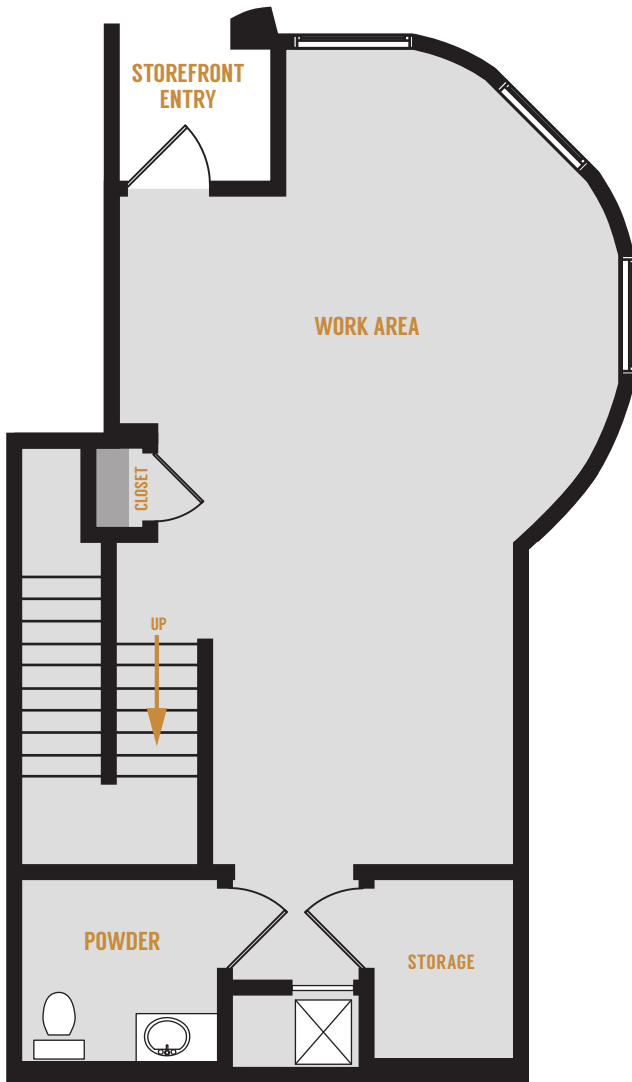

RESIDENCE 17 LIVE + WORK: 1 BEDROOM 1.5 BATHROOM 1410 SQ.FT.

GROUND LEVEL

UPPER LEVEL

20600 VENTURA BOULEVARD | WOODLAND HILLS, CA 91364

PLANS SHOWN HERE ARE REPRESENTATIONS. TOTAL SQUARE FOOTAGE, APPROXIMATE ROOM DIMENSIONS, WINDOW LOCATIONS, WASHER/DRYER, CLOSET, TUB/SHOWER, AND PATIO/DECK CONFIGURATIONS, IF APPLICABLE, MAY VARY IN THE INDIVIDUAL APARTMENTS FROM THE PLANS DEPICTED HERE.