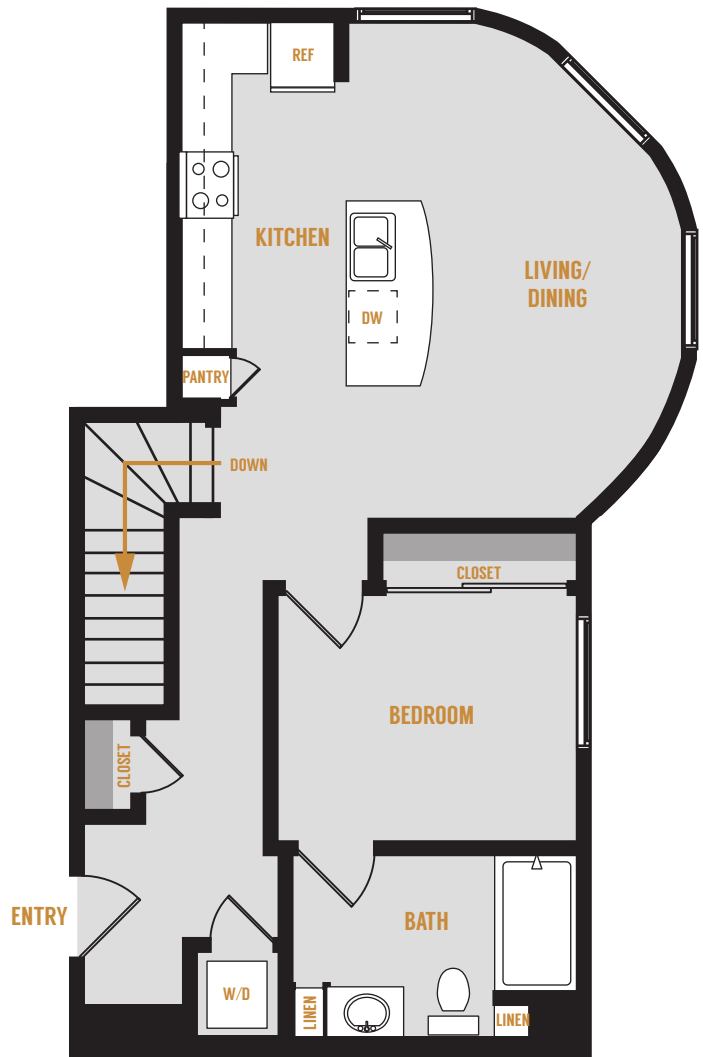

RESIDENCE 17 LIVE + WORK: 1 BEDROOM 1.5 BATHROOM 1410 SQ.FT.

GROUND LEVEL

UPPER LEVEL

20600 VENTURA BOULEVARD | WOODLAND HILLS, CA 91364

PLANS SHOWN HERE ARE REPRESENTATIONS. TOTAL SQUARE FOOTAGE, APPROXIMATE ROOM DIMENSIONS, WINDOW LOCATIONS, WASHER/DRYER, CLOSET, TUB/SHOWER, AND PATIO/DECK CONFIGURATIONS, IF APPLICABLE, MAY VARY IN THE INDIVIDUAL APARTMENTS FROM THE PLANS DEPICTED HERE.