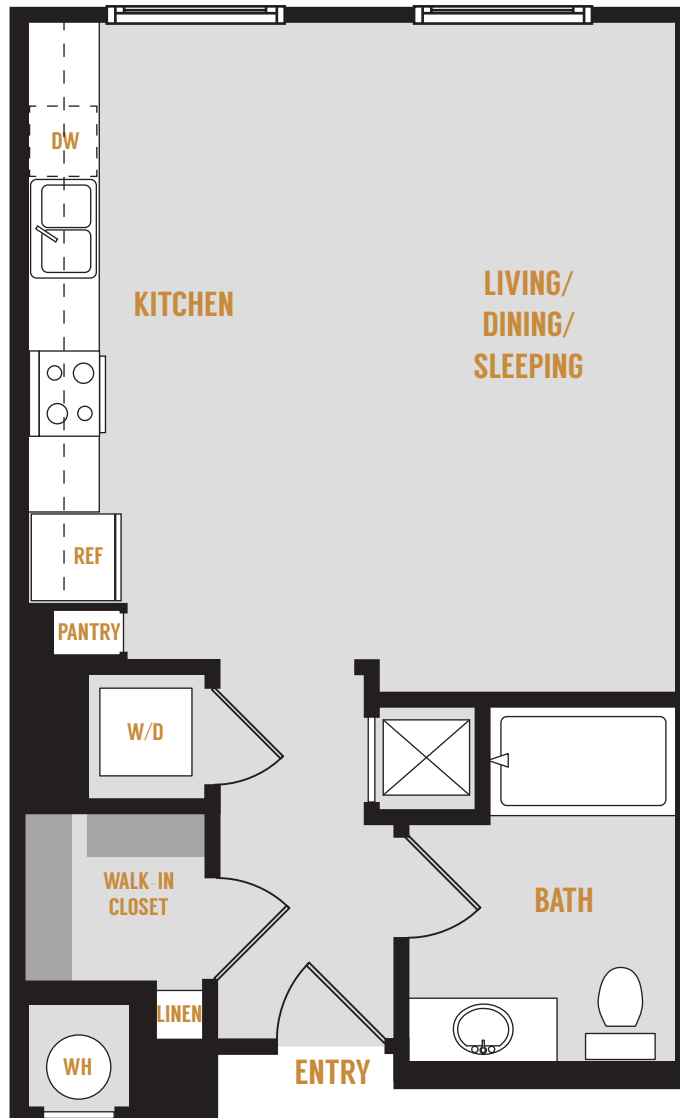

RESIDENCE 1 STUDIO 1 BATHROOM 564 SQ.FT.

20600 VENTURA BOULEVARD | WOODLAND HILLS, CA 91364

PLANS SHOWN HERE ARE REPRESENTATIONS. TOTAL SQUARE FOOTAGE, APPROXIMATE ROOM DIMENSIONS, WINDOW LOCATIONS, WASHER/DRYER, CLOSET, TUB/SHOWER, AND PATIO/DECK CONFIGURATIONS, IF APPLICABLE, MAY VARY IN THE INDIVIDUAL APARTMENTS FROM THE PLANS DEPICTED HERE.