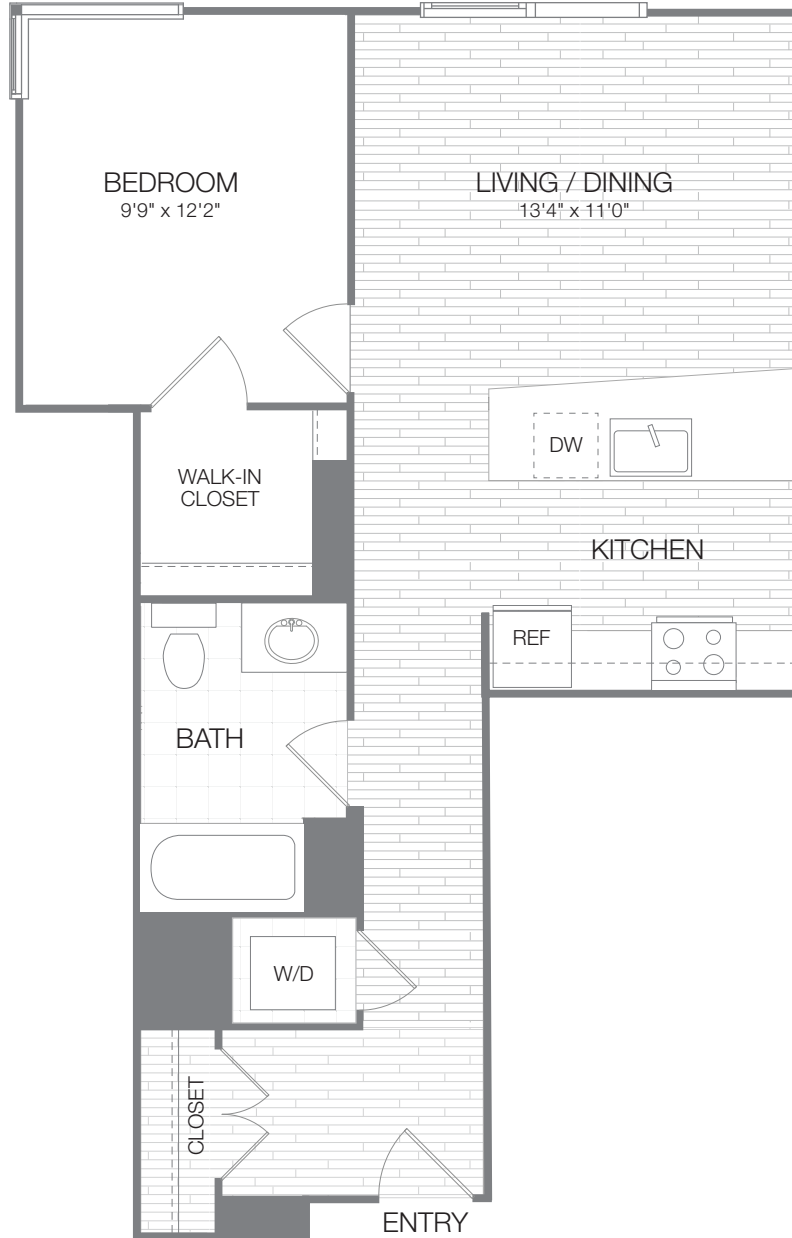

LINCOLN 1 BEDROOM, 1 BATH 655-711 SQ FT

* Juliet balcony/patio at select locations

Plans shown here are representations. Total square footage, approximate room dimensions, window locations, washer/dryer, closet, tub/shower, and patio/deck configurations, if applicable, may vary in the individual apartments from the plans depicted here.