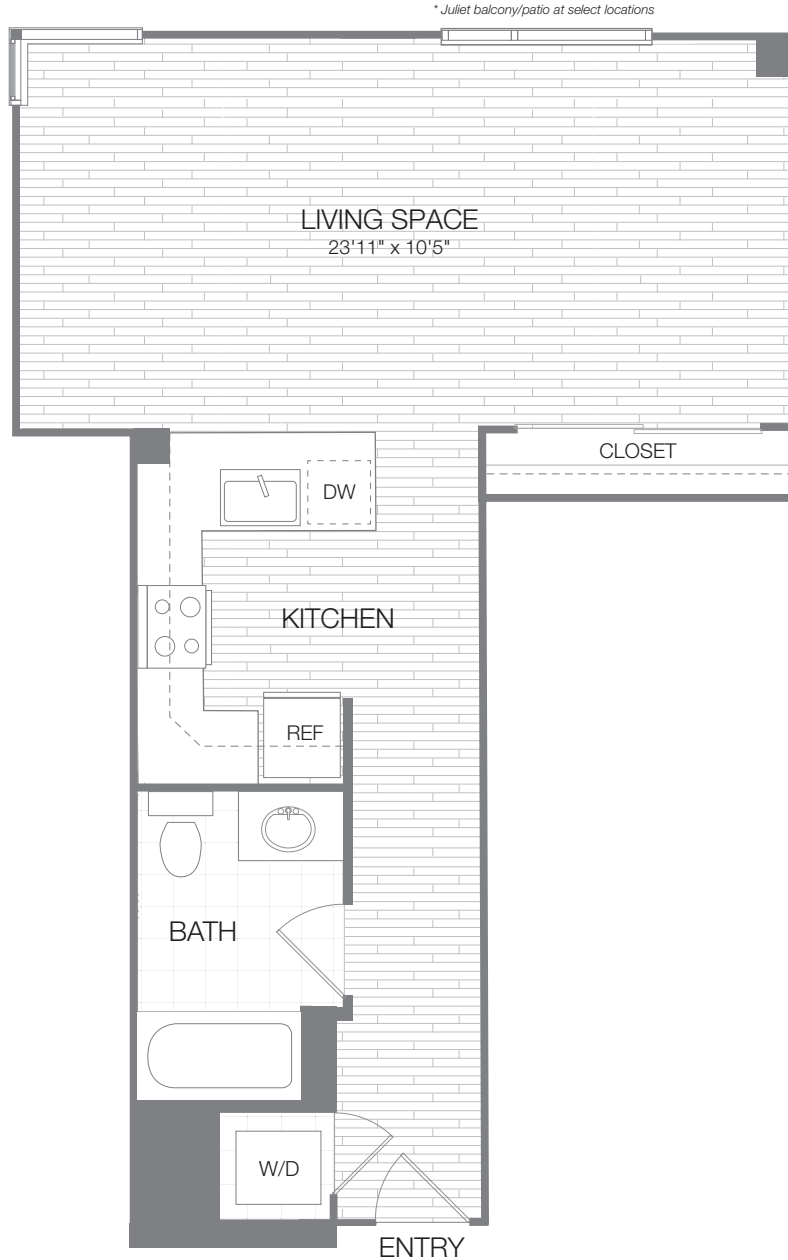

1155 4th STREET, SAN FRANCISCO, CA 94158
415.701.8600

venue

HAYES STUDIO, 1 BATH 618-620 SQ FT

Plans shown here are representations. Total square footage, approximate room dimensions, window locations, washer/dryer, closet, tub/shower, and patio/deck configurations, if applicable, may vary in the individual apartments from the plans depicted here.