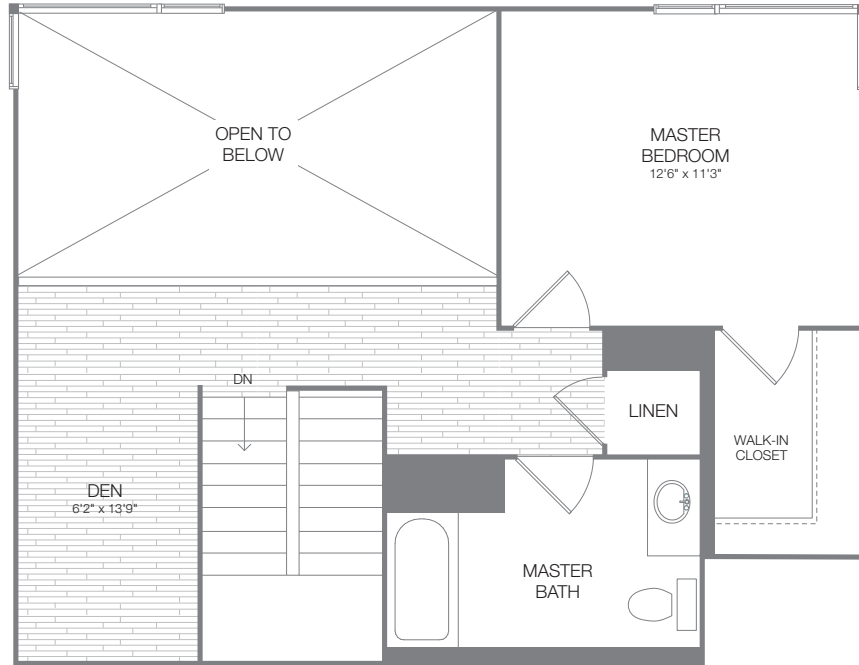

HARRISON 2 BEDROOM, LOFT, 2 BATH 1416 SQ FT

Upper

Lower

Plans shown here are representations. Total square footage, approximate room dimensions, window locations, washer/dryer, closet, tub/shower, and patio/deck configurations, if applicable, may vary in the individual apartments from the plans depicted here.