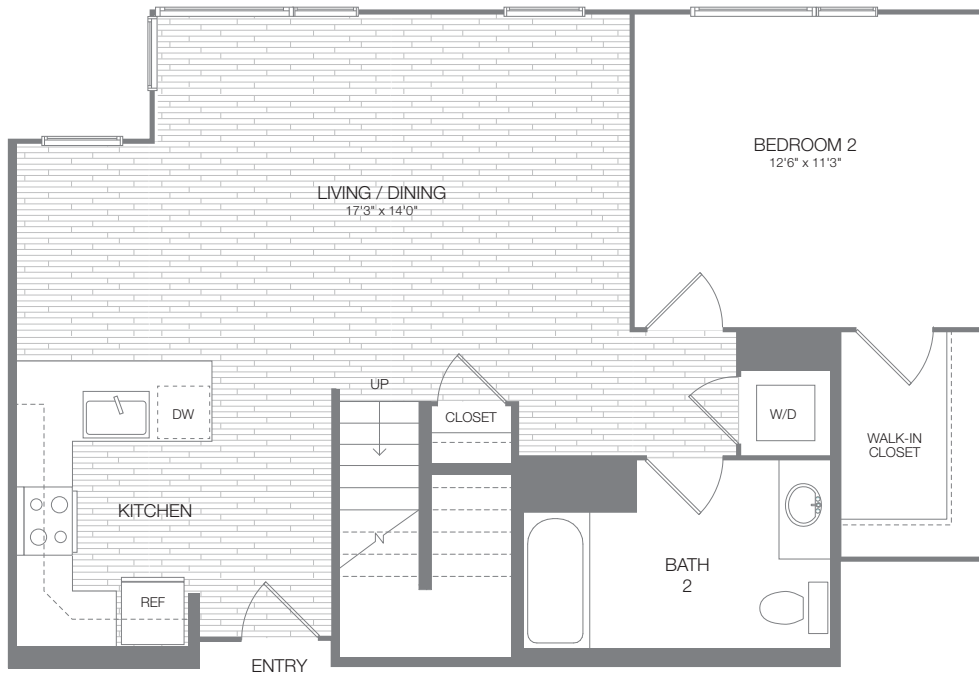

HARRISON 2 BEDROOM, LOFT, 2 BATH 1416 SQ FT

Upper

Lower

Plans shown here are representations. Total square footage, approximate room dimensions, window locations, washer/dryer, closet, tub/shower, and patio/deck configurations, if applicable, may vary in the individual apartments from the plans depicted here.