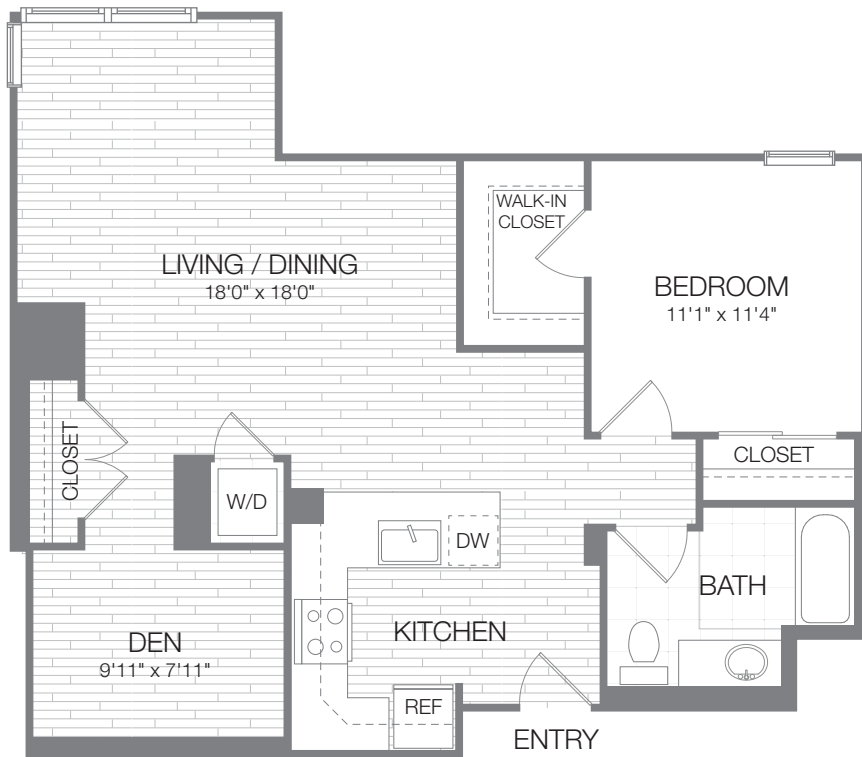

ADAMS 1 BEDROOM, DEN, 1 BATH 913 SQ FT

Plans shown here are representations. Total square footage, approximate room dimensions, window locations, washer/dryer, closet, tub/shower, and patio/deck configurations, if applicable, may vary in the individual apartments from the plans depicted here.