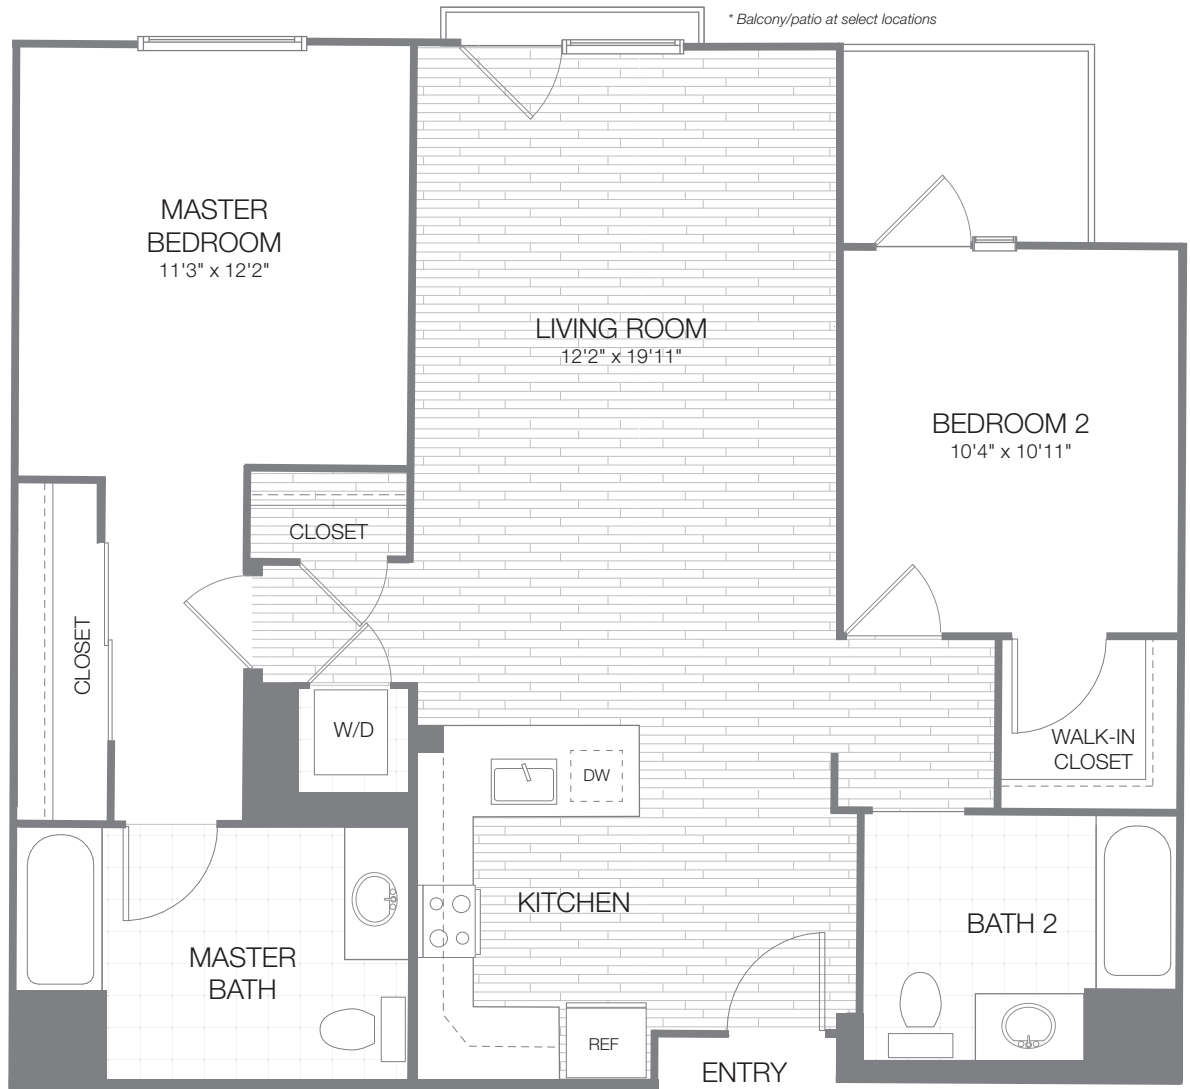

KENNEDY 2 BEDROOM, 2 BATH 1014-1080 SQ FT

Plans shown here are representations. Total square footage, approximate room dimensions, window locations, washer/dryer, closet, tub/shower, and patio/deck configurations, if applicable, may vary in the individual apartments from the plans depicted here.