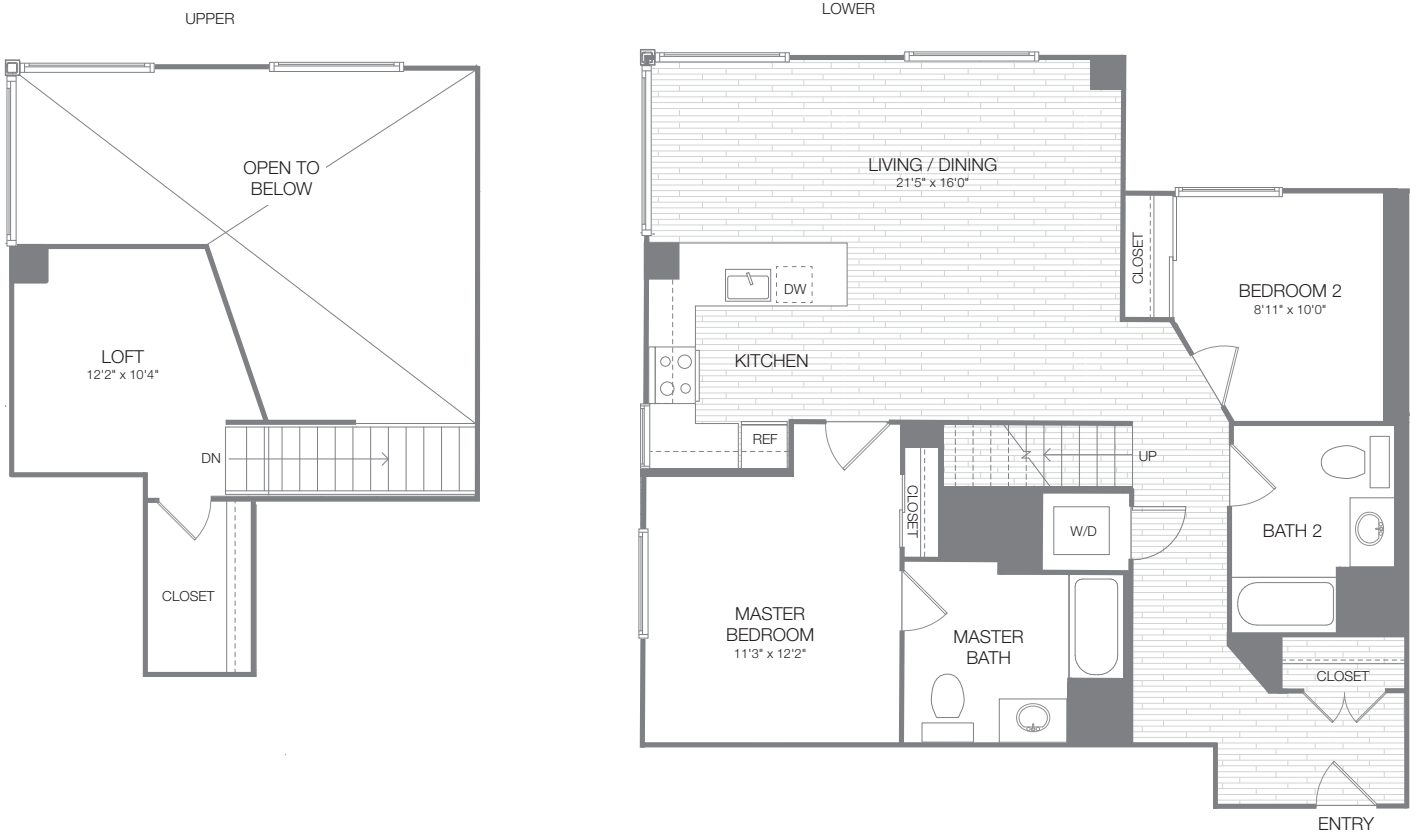

MONROE 2 BEDROOM, LOFT, 2 BATH 1251 SQ FT

Plans shown here are representations. Total square footage, approximate room dimensions, window locations, washer/dryer, closet, tub/shower, and patio/deck configurations, if applicable, may vary in the individual apartments from the plans depicted here.