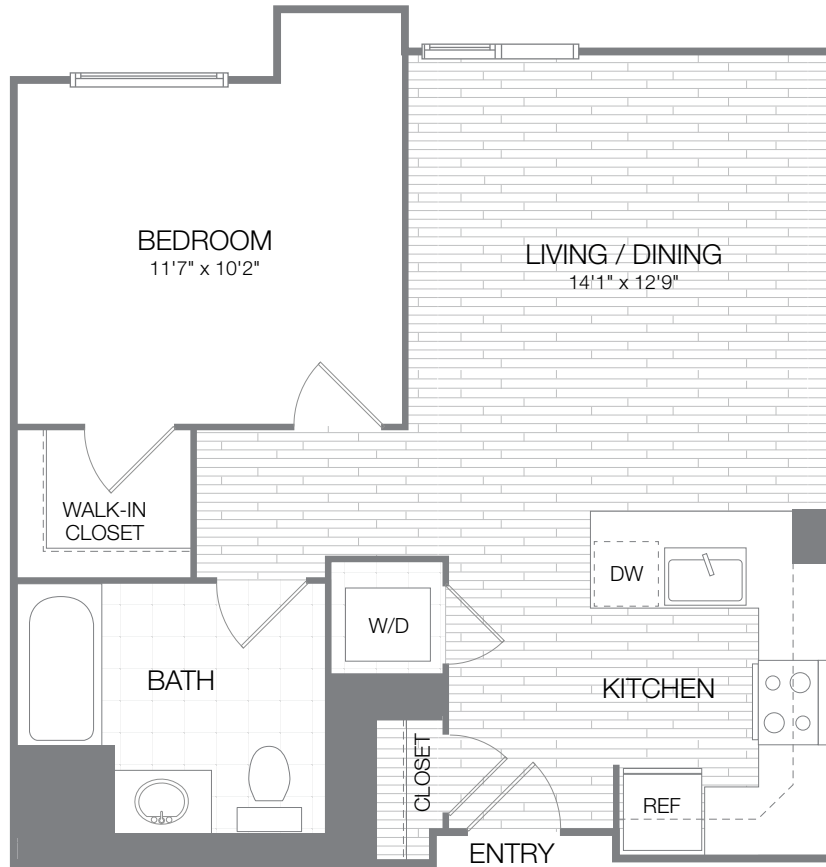

# venue

1155 4th STREET, SAN FRANCISCO, CA 94158  
415.701.8600

**TAFT** 1 BEDROOM, 1 BATH 608-643 SQ FT

Plans shown here are representations. Total square footage, approximate room dimensions, window locations, washer/dryer, closet, tub/shower, and patio/deck configurations, if applicable, may vary in the individual apartments from the plans depicted here.